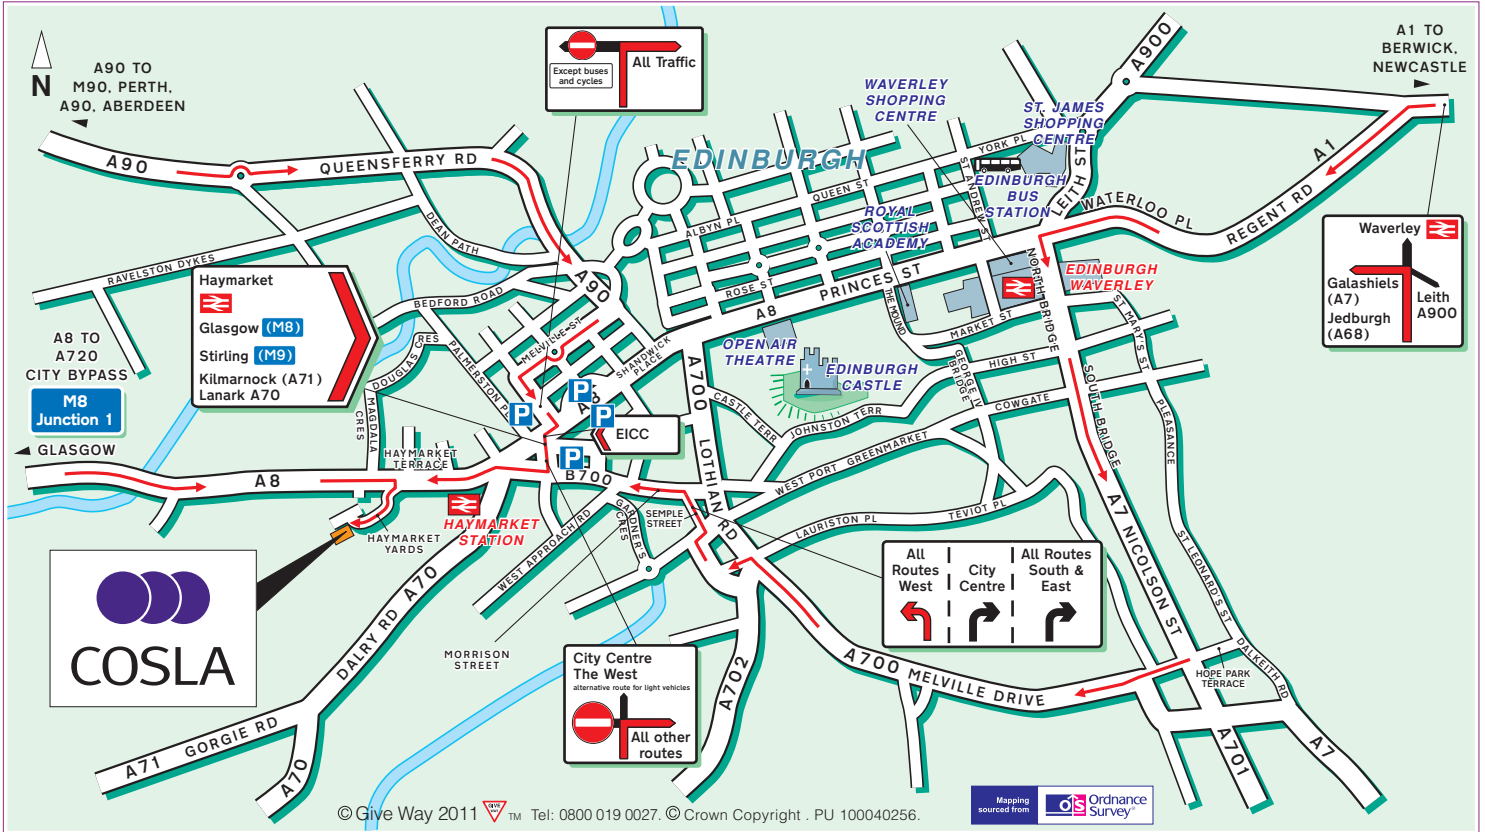

## Public Transport

By Rail, Haymarket Station.  
Approximately 5 minutes walk.  
For information on train operators and times phone National Rail Enquiries on 0845 7484950.

By Air, Edinburgh Airport.  
Approximately 15 minutes away.